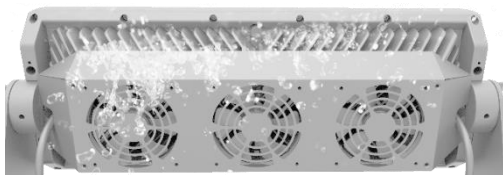

# SEGULA

WWW.SEGULA.DESIGN

<b>Lighting Type</b>	Flood Light	<b>Lamp</b>	Variable White Flood Light
<b>Manufacturer</b>	SEGULA	<b>Catalog No</b>	FX-350P- 50x20D-Ambient
<b>Location</b>			

## LED Variable White Flood Light

### Product Feature

- \* Precision German Engineering
- \* Quick and Easy Waterproof Connector for High-altitude Works
- \* UV Resistant Anti-aging Silicone Sealing Ring
- \* Uniform True Color Distribution at 4.5° Without Hotspot
- \* 16bit PWM Digital Dimming for Multi-color Changes
- \* 1%-100% Smooth Dimming
- \* Touchable LED Screen for Checking the Operation Status
- \* High Density Integrated Heat Dissipation System
- \* Positive Ion Treatment for Anti-Corrosion
- \* 6063 Aviation Aluminum Heat Sink Body Makes Low Working Temperature

### Description

Glass: 4mm HD Transparent Shatterproof Tempered Glass

Dimension: L532\*W141\*H319mm

Net Weight: 12.3KG

Input Voltage: AC100-240V 50-60Hz

Wattage: 350W

Color Temp: 1800-6500K

Peak Intensity: 2526lux @2m