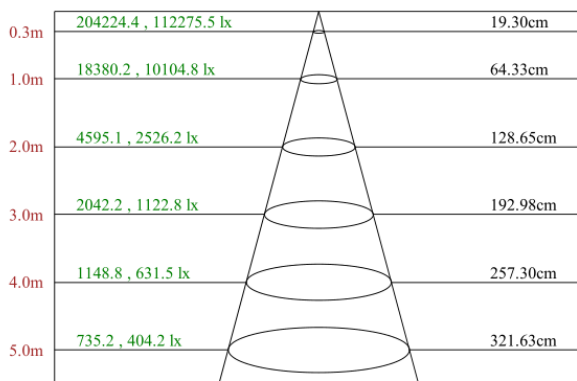

SEGULA

WWW.SEGULA.DESIGN

Lighting Type	Flood Light	Lamp	Variable White Flood Light
Manufacturer	SEGULA	Catalog No	FX-350P- 50x20D-Ambient
Location			

LED Variable White Flood Light

Product Feature

- Precision German Engineering
- Quick and Easy Waterproof Connector for High-altitude Works
- UV Resistant Anti-aging Silicone Sealing Ring
- Uniform True Color Distribution at 4.5° Without Hotspot
- 16bit PWM Digital Dimming for Multi-color Changes
- 1%-100% Smooth Dimming
- Touchable LED Screen for Checking the Operation Status
- High Density Integrated Heat Dissipation System
- Positive Ion Treatment for Anti-Corrosion
- 6063 Aviation Aluminum Heat Sink Body Makes Low Working Temperature

Description

Glass: 4mm HD Transparent Shatterproof Tempered Glass

Dimension: L532*W141*H319mm

Net Weight: 12.3KG

Input Voltage: AC100-240V 50-60Hz

Wattage: 350W

Color Temp: 1800-6500K

Peak Intensity: 2526lux @2m

Light Source: Osram

Chips Qty: 40Pcs

CRI: >90 Ra

Beam Angle: 50°20 Degree

Finishing: White / Grey or Custom

Dimming Protocol: DMX512

MacAdam: 3 Step

IP Rating: IP67

Power Factor: >0.95

Warranty

Module: 5 Years