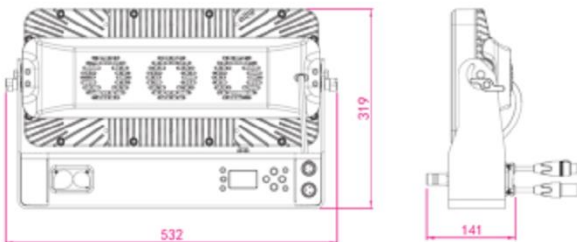

SEGULA

WWW.SEGULA.DESIGN

Lighting Type	Flood Light	Lamp	Variable White Flood Light
Manufacturer	SEGULA	Catalog No	FX-350P- 50x20D-Ambient
Location			

LED Variable White Flood Light

Product Feature

- Precision German Engineering
- Quick and Easy Waterproof Connector for High-altitude Works
- UV Resistant Anti-aging Silicone Sealing Ring
- Uniform True Color Distribution at 4.5° Without Hotspot
- 16bit PWM Digital Dimming for Multi-color Changes
- 1%-100% Smooth Dimming
- Touchable LED Screen for Checking the Operation Status
- High Density Integrated Heat Dissipation System
- Positive Ion Treatment for Anti-Corrosion
- 6063 Aviation Aluminum Heat Sink Body Makes Low Working Temperature

Description

Glass: 4mm HD Transparent Shatterproof Tempered Glass

Dimension: L532*W141*H319mm

Net Weight: 12.3KG

Input Voltage: AC100-240V 50-60Hz

Wattage: 350W

Color Temp: 1800-6500K

Peak Intensity: 2526lux @2m

Light Source: Osram

Chips Qty: 40Pcs

CRI: >90 Ra

Beam Angle: 50°20 Degree

Finishing: White / Grey or Custom

Dimming Protocol: DMX512

MacAdam: 3 Step

IP Rating: IP67

Power Factor: >0.95

Warranty

Module: 5 Years