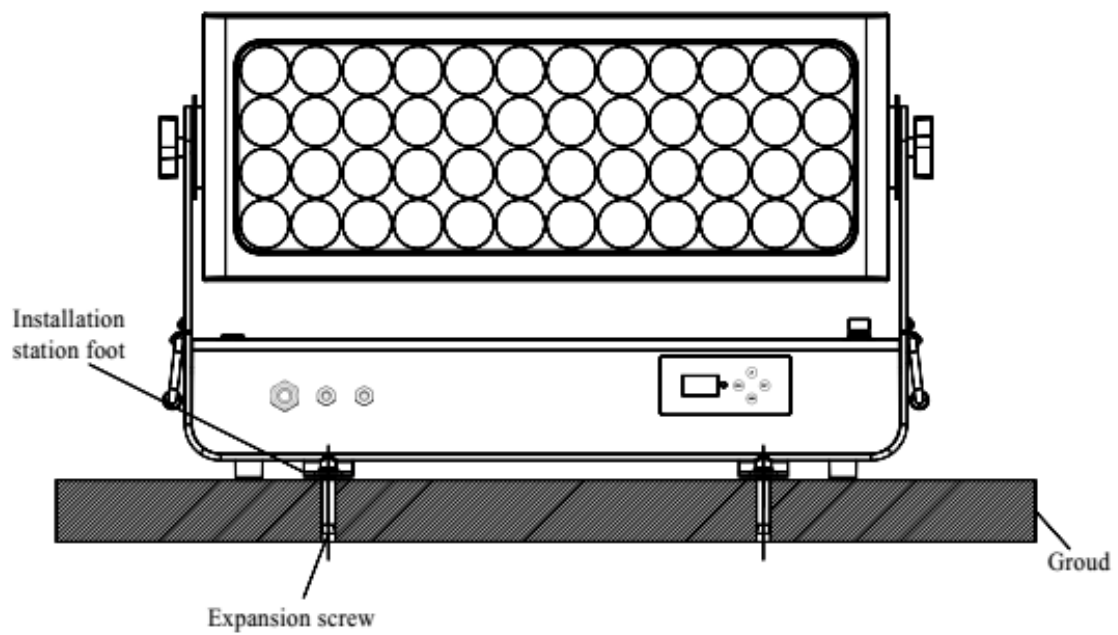

Installation

Item No	Energy Used	Peak Intensity	Color Temp	CRI	Beam Angle	Dimmable	IP Rating	Energy Class
FX-350P-50x20D-Ambient	350W	2526lux @2m	1800-6500K	90 Ra	50*20°	DMX512	IP67	A+