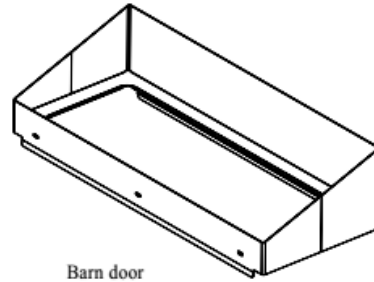

Accessories Choice

Barn door

Installation

Item No	Energy Used	Peak Intensity	Color Temp	CRI	Beam Angle	Dimmable	IP Rating	Energy Class
FX-350P-50x20D-Ambient	350W	2526lux @2m	1800-6500K	90 Ra	50*20°	DMX512	IP67	A+