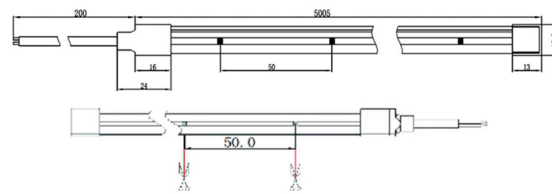

WATERPROOF

Injection molded provides even and diffused illumination and high waterproofing, IP67 waterproof Rating which could resistant to solvents and salt spray corrosion.

SSL0612-24V12W

WATTAGE	LUMEN	BEAM	CRI	CCT	SDCM	INPUT	DIM	CERTIFICATE	LEDs	IP	Warranty
12W/M	650lm/m 680lm/m 720lm/m 760lm/m	120°	>90 R9>50	2500k 2700k 3000k Customized	3 step	DC12V/ DC24V	Dali/ 0-10V/ Triac	CE RoHS	120pcs 50mm LED pitch	67	2 years

Product Photo

Structural Drawing

Light Distribution Curve

- Notes:**
- Can't work in same circuit with inductive ballast.
 - Not suitable for enclosed lighting fixtures.
 - Dimming compatibility list is available for reference.