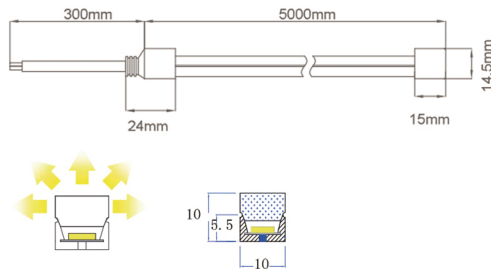

Structural Drawing