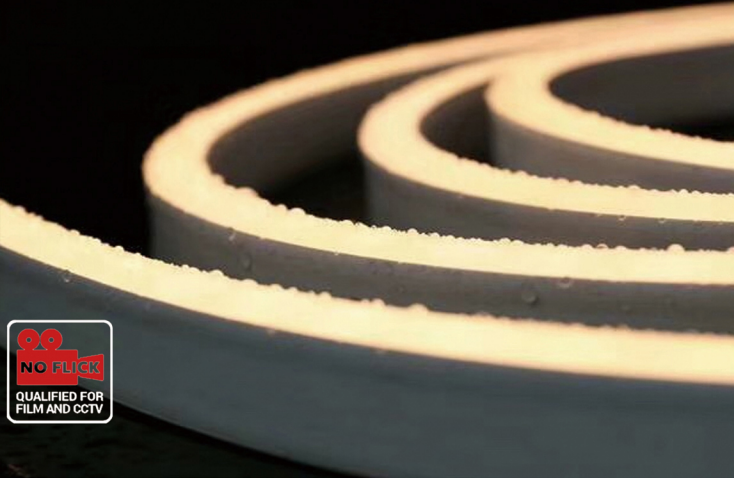

FlexiLux

SEGULA

FLEXIBLE

Flexible and fantastic diffusion, which makes the perfect choice for architectural, entertainment and hospitality installations.

BRIGHT

Latest Segula Vivid LED provides 14.4W>1180lm

UV PROTECTED

Segula durable UV-resistant silicone housing avoid being sun-dried by the sunshine effectively.

TRUE

CRI > 92 and R9 (Red) > 50
MacAdam Ellipses < 3 step

DIMMABLE

Segula latest dimming algorithm provides very smooth dimming effect with major dimming system

WATERPROOF

Injection molded provides even and diffused illumination and high waterproofing, IP67 waterproof Rating which could resistant to solvents and salt spray corrosion.

SSL0612-24V12W

WATTAGE	LUMEN	BEAM	CRI	CCT	SDCM	INPUT	DIM	CERTIFICATE	LEDs	IP	Warranty
12W/M	650lm/m 680lm/m 720lm/m 760lm/m	120°	>90 R9>50	2500k 2700k 3000k Customized	3 step	DC12V/ DC24V	Dali/ 0-10V/ Triac	CE RoHS	120pcs 50mm LED pitch	67	2 years

Product Photo

Structural Drawing

Light Distribution Curve

Vivid light for accentuating white and colour combinations

What is Segula Vivid Line?

The new Segula Vivid Line is a major breakthrough in LED Technology with the color spectrum incorporate with over 1 billion colors within its wavelength. The Vivid Line provides the optional lighting balance for the space and enhance the appearance of interiors – making wood, food and skin tones appear more natural and lifelike.