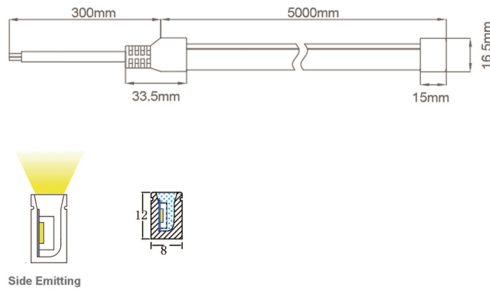

Structural Drawing