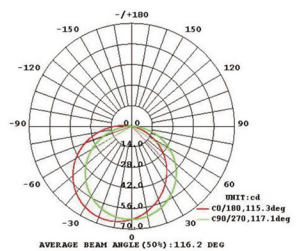

SSL1010-12V12W-2700K

WATTAGE	LUMEN	BEAM	CRI	CCT	SDCM	INPUT	DIM	CERTIFICATE	LEDs	IP	Warranty
12W/M	860lm/m 880lm/m 900lm/m 920lm/m	120°	>90 R9>50	2500k 2700k 3000k Customized	3 step	DC12V/ DC24V	Dali/ 0-10V/ Triac	CE RoHS	120pcs 8.33mm LED pitch	67	2 years

Product Photo

Structural Drawing

Light Distribution Curve

SSL1219-24V15W-2700K

WATTAGE	LUMEN	BEAM	CRI	CCT	SDCM	INPUT	DIM	CERTIFICATE	LEDs	IP	Warranty
14.4W/M	680lm/m 700lm/m 750lm/m 800lm/m	120°	>90 R9>50	2500k 2700k 3000k Customized	3 step	DC12V/ DC24V	Dali/ 0-10V/ Triac	CE RoHS	120pcs 50mm LED pitch	67	2 years

Product Photo

Structural Drawing

Light Distribution Curve

SSL0812-24V12W-2700K Ambient

WATTAGE	LUMEN	BEAM	CRI	CCT	SDCM	INPUT	DIM	CERTIFICATE	LEDs	IP	Warranty
14.4W/M	180lm/m ~ 220lm/m	120°	>90 R9>50	2500k ~ 6000k	3 step	DC12V/ DC24V	Dali/ 0-10V/ Triac	CE RoHS	196pcs 71.4mm LED pitch	67	2 years