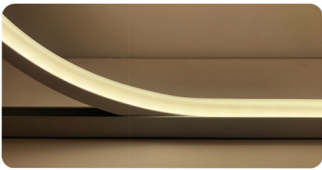

SSL1010-12V12W-2700K

WATTAGE	LUMEN	BEAM	CRI	CCT	SDCM	INPUT	DIM	CERTIFICATE	LEDs	IP	Warranty
12W/M	860lm/m 880lm/m 900lm/m 920lm/m	120°	>90 R9>50	2500k 2700k 3000k Customized	3 step	DC12V/ DC24V	Dali/ 0-10V/ Triac	CE RoHS	120pcs 8.33mm LED pitch	67	2 years

Product Photo