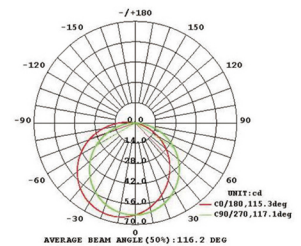

Product Photo

Structural Drawing

Light Distribution Curve

- Notes:**
- Can't work in same circuit with inductive ballast.
 - Not suitable for enclosed lighting fixtures.
 - Dimming compatibility list is available for reference.

SSL1010-12V12W-2700K

WATTAGE	LUMEN	BEAM	CRI	CCT	SDCM	INPUT	DIM	CERTIFICATE	LEDs	IP	Warranty
12W/M	860lm/m 880lm/m 900lm/m 920lm/m	120°	>90 R9>50	2500k 2700k 3000k Customized	3 step	DC12V/ DC24V	Dali/ 0-10V/ Triac	CE RoHS	120pcs 8.33mm LED pitch	67	2 years

Product Photo

Structural Drawing

Light Distribution Curve

SSL1219-24V15W-2700K

WATTAGE	LUMEN	BEAM	CRI	CCT	SDCM	INPUT	DIM	CERTIFICATE	LEDs	IP	Warranty
14.4W/M	680lm/m 700lm/m 750lm/m 800lm/m	120°	>90 R9>50	2500k 2700k 3000k Customized	3 step	DC12V/ DC24V	Dali/ 0-10V/ Triac	CE RoHS	120pcs 50mm LED pitch	67	2 years