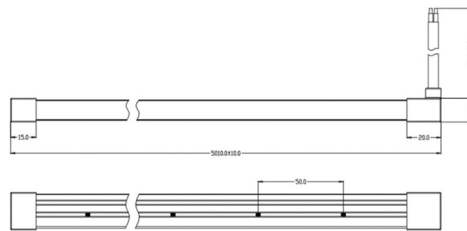

Structural Drawing