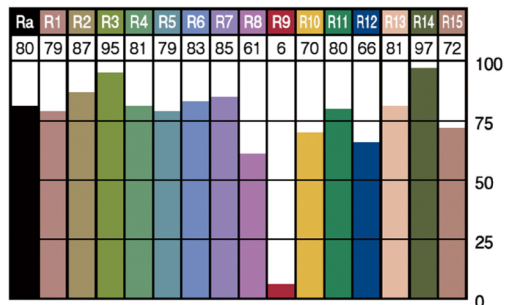

REGULAR LED