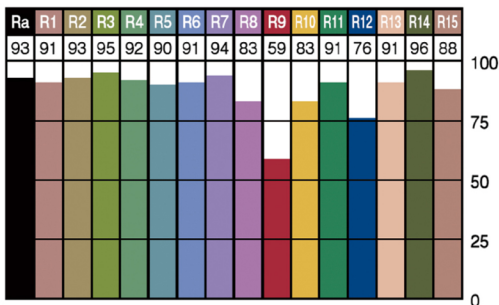

SEGULA VIVID LED