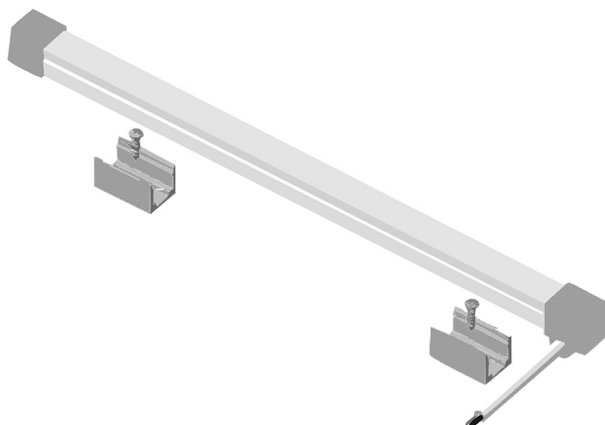

No twisting

No bending up and down the light surface

No 90° bending

No bending repeatedly

Packaging

12 inch *12 mm
Standard Length: 5 meters /roll

305*305*38 mm
2 rolls per box

405*320*328
10 boxes per carton
Gross weight: 18 kgs

- 1、 to fix the clips onto the mounting surface, 3 pcs per meter recommended;
- 2、 to fix the silicon light strip into the clips

Optional Accessories

Name	Aluminum clip	Aluminum profile	Silicone glue	Steel Profile	Caps
Illustration					
Remarks	L: 20 mm	L: 1000 mm	10 ml /pc		