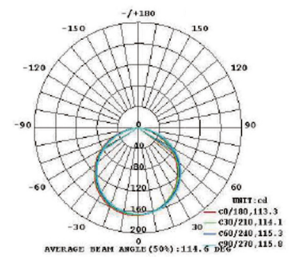

Light Distribution Curve