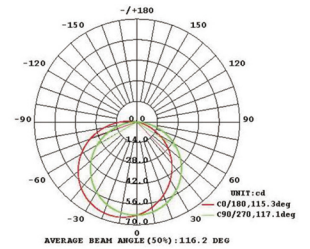

SSL1010-12V12W-2700K

WATTAGE	LUMEN	BEAM	CRI	CCT	SDCM	INPUT	DIM	CERTIFICATE	LEDs	IP	Warranty
12W/M	860lm/m 880lm/m 900lm/m 920lm/m	120°	>90 R9>50	2500k 2700k 3000k Customized	3 step	DC12V/ DC24V	Dali/ 0-10V/ Triac	CE RoHS	120pcs 8.33mm LED pitch	67	2 years

Product Photo

Structural Drawing

Light Distribution Curve

SSL1219-24V15W-2700K

WATTAGE	LUMEN	BEAM	CRI	CCT	SDCM	INPUT	DIM	CERTIFICATE	LEDs	IP	Warranty
14.4W/M	680lm/m 700lm/m 750lm/m 800lm/m	120°	>90 R9>50	2500k 2700k 3000k Customized	3 step	DC12V/ DC24V	Dali/ 0-10V/ Triac	CE RoHS	120pcs 50mm LED pitch	67	2 years