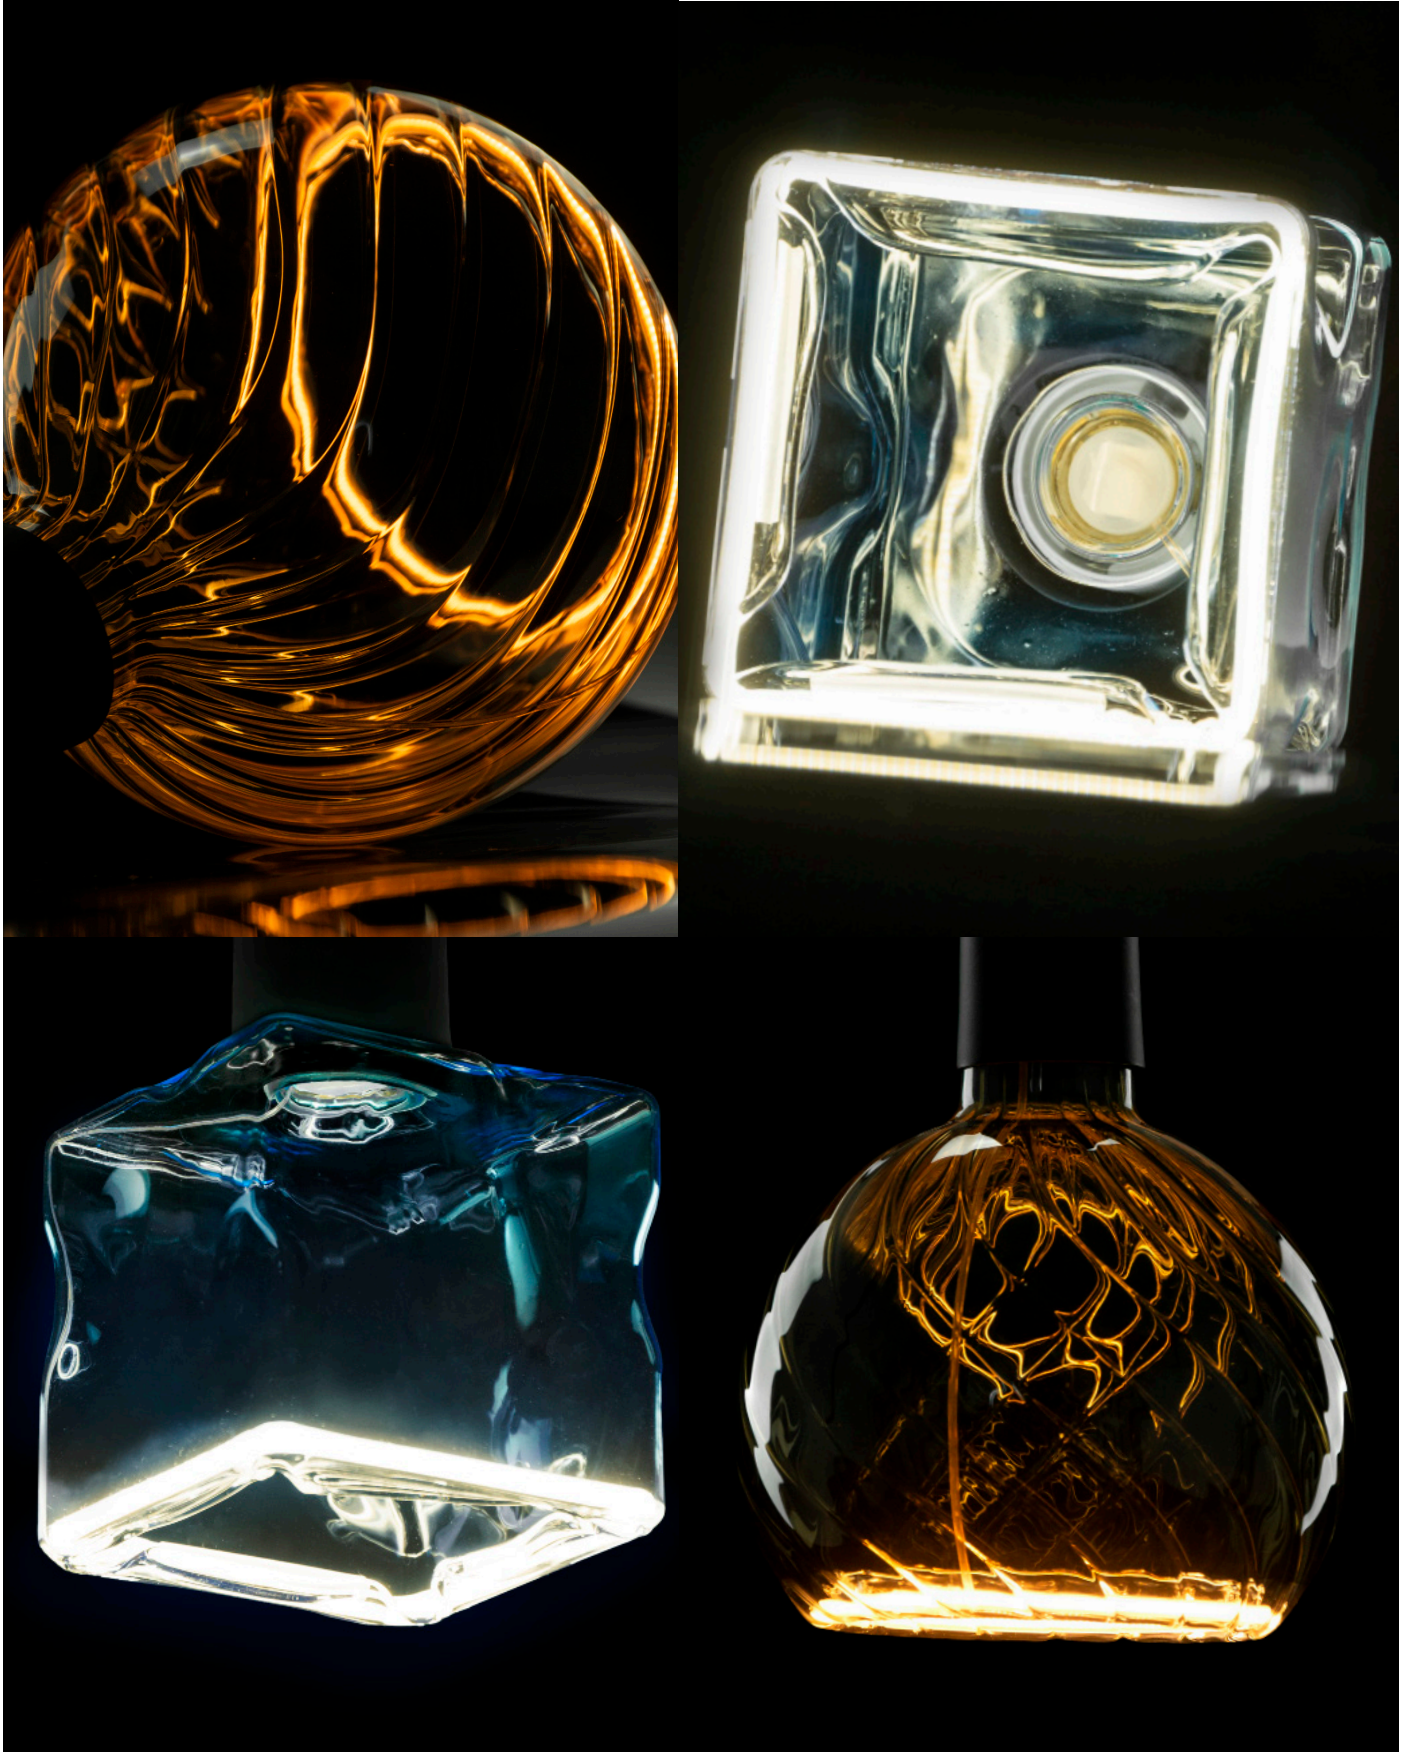

# NEW FLOATING DESIGNS

- THE STORY GOES ON

**50059**  
LED Floating  
Globe 150 twisted  
smokey grey  
8 W

**50049**  
LED Floating  
Ice Cube  
light blue  
8 W

**50050**  
LED Floating  
Ice Cube  
smokey grey  
8 W

Art.Nr.	Watt	Lumen	Kelvin	Base	Size (mm)	Box
50059	8	300	2000	E27	Ø150X180	6
50049	8	500	4000	E27	Ø80X85	12
50050	8	260	2000	E27	Ø80X85	12

50063  
LED Floating  
Globe 80  
straight golden  
5 W

50064  
LED Floating  
Globe 125  
straight golden  
8 W

50065  
LED Floating  
Globe 150  
straight golden  
8 W

50066  
LED Floating  
Globe 125  
golden  
8 W

50067  
LED Floating  
Globe 150  
golden  
8 W

50068  
LED Floating  
Globe 200  
golden  
8 W

**50044**  
LED Floating  
Reflector R200  
smokey grey  
8 W

**50057**  
LED Floating  
Globe 150  
smokey grey  
8 W

Art.Nr.	Watt	Lumen	Kelvin	Base	Size (mm)	Box
50063	5	160	2000	E14	Ø80X102	12
50064	8	320	2000	E27	Ø125X165	8
50065	8	400	2000	E27	Ø150X180	6
50066	5	200	2000	E27	Ø125X165	8
55067	8	320	2000	E27	Ø150X180	6
50068	8	320	2000	E27	Ø200X230	6
50044	8	320	2000	E27	Ø200X110	6
50057	8	260	2000	E27	Ø150X180	6