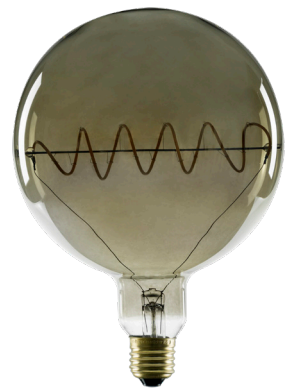

50065  
LED Floating  
Globe 150  
straight golden  
8 W

50066  
LED Floating  
Globe 125  
golden  
8 W

50067  
LED Floating  
Globe 150  
golden  
8 W

50068  
LED Floating  
Globe 200  
golden  
8 W

**50044**  
LED Floating  
Reflector R200  
smokey grey  
8 W

**50034**  
LED Floating Ref-  
lector R200  
milky-frosted  
8 W

**50036**  
LED Floating Glo-  
be 125  
milky-frosted  
8 W

**50038**  
LED Floating Glo-  
be 200  
milky-frosted  
8 W

**50055**  
LED Floating  
Globe 125 inside  
milky-frosted  
8 W

# NEW PRODUCTS IN THE DESIGN LINE WITH CURVED PLUS FILAMENT

**50085**  
LED Bridge Globe  
125 Curved Plus  
clear  
8 W

**50086**  
LED Bridge Globe  
125 Curved Plus  
golden  
8 W

**50089**  
LED Bridge Globe  
125 Curved Plus  
smokey grey  
8 W