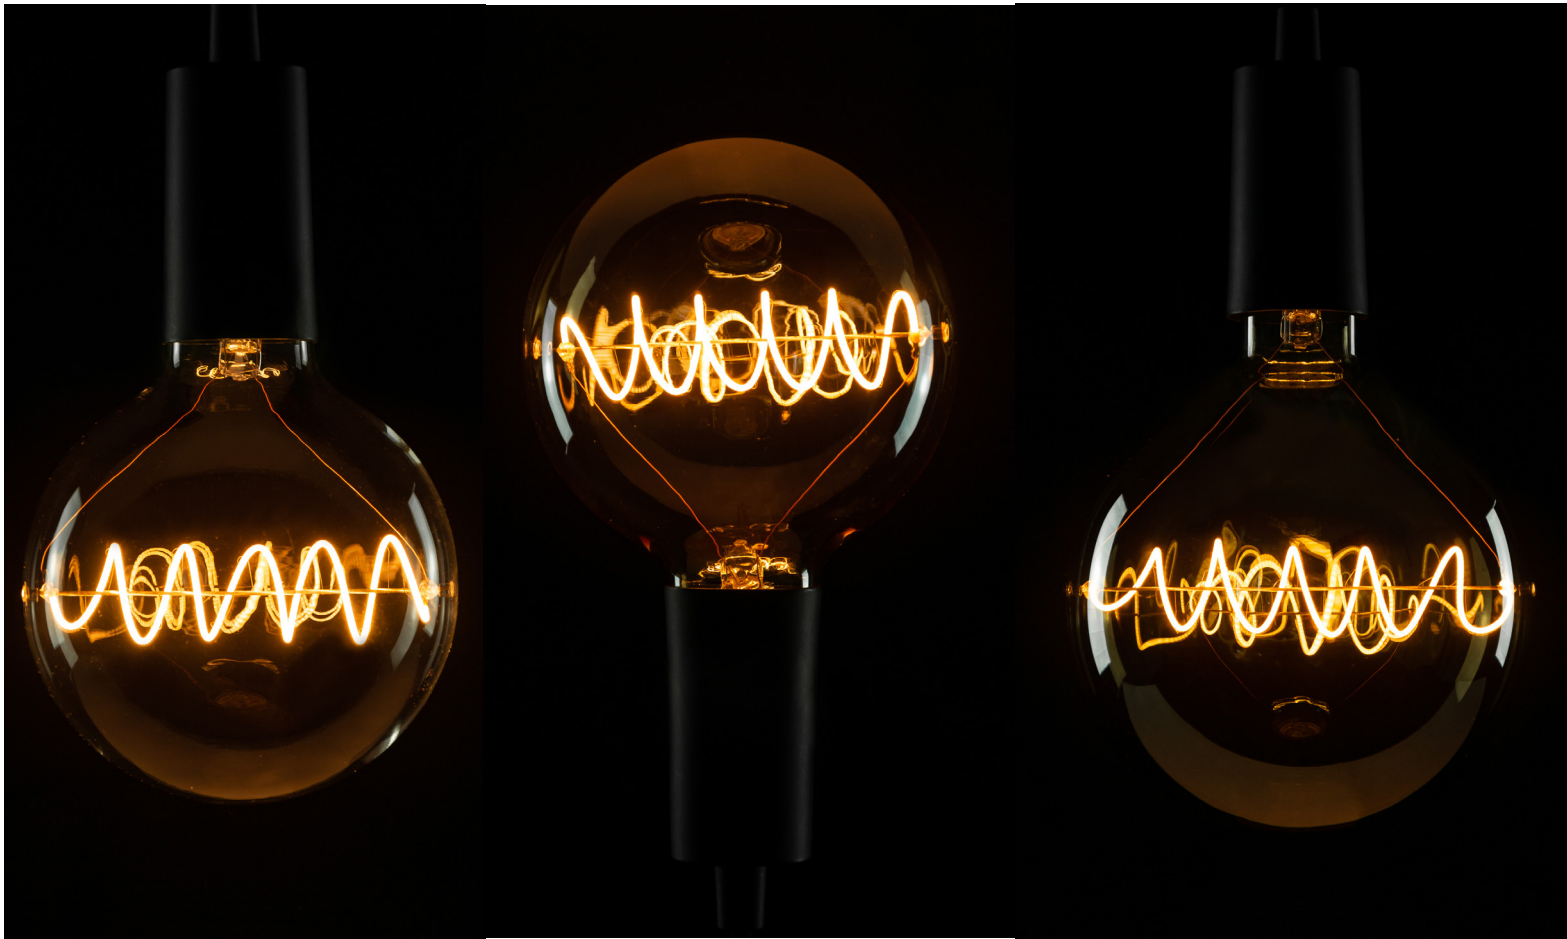

50065  
LED Floating  
Globe 150  
straight golden  
8 W

50066  
LED Floating  
Globe 125  
golden  
8 W

50067  
LED Floating  
Globe 150  
golden  
8 W

50068  
LED Floating  
Globe 200  
golden  
8 W

**50044**  
LED Floating  
Reflector R200  
smokey grey  
8 W

**50057**  
LED Floating  
Globe 150  
smokey grey  
8 W

Art.Nr.	Watt	Lumen	Kelvin	Base	Size (mm)	Box
50063	5	160	2000	E14	Ø80X102	12
50064	8	320	2000	E27	Ø125X165	8
50065	8	400	2000	E27	Ø150X180	6
50066	5	200	2000	E27	Ø125X165	8
55067	8	320	2000	E27	Ø150X180	6
50068	8	320	2000	E27	Ø200X230	6
50044	8	320	2000	E27	Ø200X110	6
50057	8	260	2000	E27	Ø150X180	6

**50034**  
LED Floating Ref-  
lector R200  
milky-frosted  
8 W

**50036**  
LED Floating Glo-  
be 125  
milky-frosted  
8 W

**50038**  
LED Floating Glo-  
be 200  
milky-frosted  
8 W

**50055**  
LED Floating  
Globe 125 inside  
milky-frosted  
8 W

# NEW PRODUCTS IN THE DESIGN LINE WITH CURVED PLUS FILAMENT

**50085**  
LED Bridge Globe  
125 Curved Plus  
clear  
8 W

**50086**  
LED Bridge Globe  
125 Curved Plus  
golden  
8 W

**50089**  
LED Bridge Globe  
125 Curved Plus  
smokey grey  
8 W